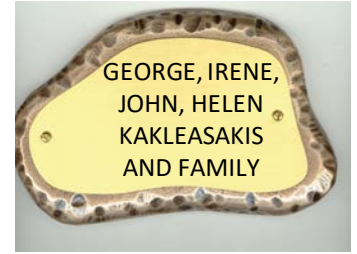

St. George Community Tree of Life Fundraiser

As part of our 100 Year Celebration, we invite you to donate in support of our St. George Community Tree of Life. This is to celebrate our loved ones and to honor those who have supported our church over the last 100 years. The Community Tree will be a permanent tribute to past, current, and future generations to come.

Please see attached order form for more details on the different levels of participation for this fundraiser.

St. George Community Tree of Life Order Form

Become a Benefactor

- Special recognition at the 100 Year Anniversary Banquet
 - Foundational rock placed around the base of the Tree of Life
- Grand Benefactor (actual size 6"x10") \$100,000
 Diamond Benefactor (actual size 5"x7") \$ 50,000
 Platinum Benefactor (actual size 4"x6") \$ 25,000

Up to 100 characters including spaces

Commemorative Dove \$5,000
 Wingspan 6 inches - Available in Grey or White
 Up to 100 characters including spaces

Sample Engravings

Gold Leaf \$1,000
Silver Leaf \$ 500
Bronze Leaf \$ 250
 Up to 80 characters including spaces
 (Actual leaf size 2" x 4")